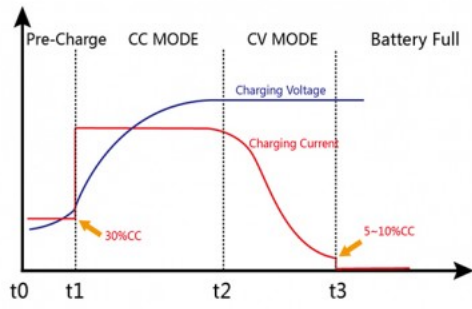

Color:

Silver

Product Gallery

QULBIX
performance electric bikes