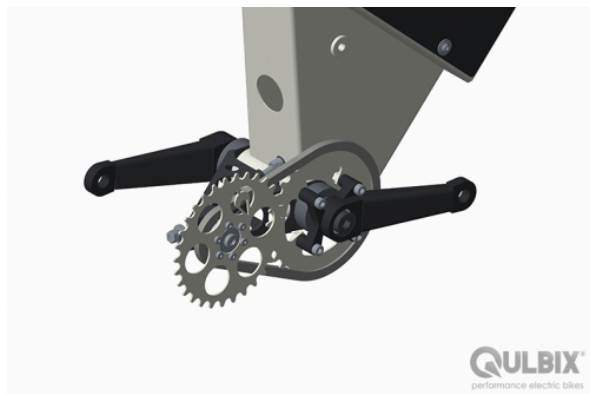

Over-drive Kit

Brand: Qulbix

Availability: Production time approx. 2 weeks

Price: ~~250.10 €~~ 200.08 €

Ex Tax: 164.00 €

Short Description

Custom crank set with overdrive gearing for high-speed pedalling. Fits all Qulbix frame models with 83 mm bottom bracket.

Description

What's Included

Over-drive kit includes:

1. Overdrive chain-ring set for Rear Drive
2. Overdrive bracket for Rear Drive
3. Overdrive chain 1/2"x11/128" 40 links (KMC X9.73)
4. Crank arm 120mm left
5. Crank arm 120mm right
6. Chain-ring 30T Crank
7. Crank arm mounting material
8. Truvativ Bottom Bracket Howitzer Team 83mm catenary 56mm

Please note: pedals not included! Fits BC 9/16" x 20TPI crank arm pedals.

Drawings & Manuals