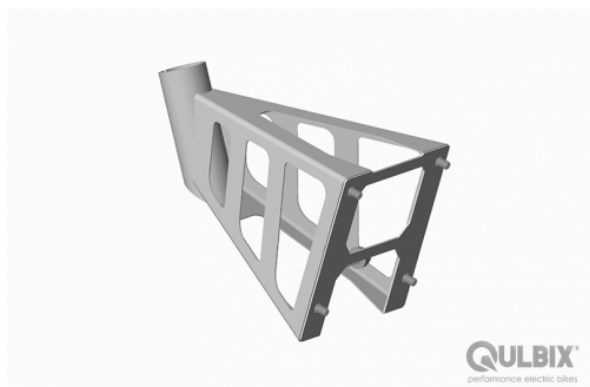

## 140 Bicycle Subframe Set

**Brand:** Qulbix

**Availability:** In Stock

**Price:** 85,40€

**Ex Tax:** 70,00€

### Short Description

Classic bicycle subframe set that fits all Q140R and Q140MD performance e-bikes and DIY 140 frame kits. Seat not included.

### Description

Classic bicycle subframe set that fits all Q140R and Q140MD performance e-bikes and DIY 140 frame kits. Seat not included.