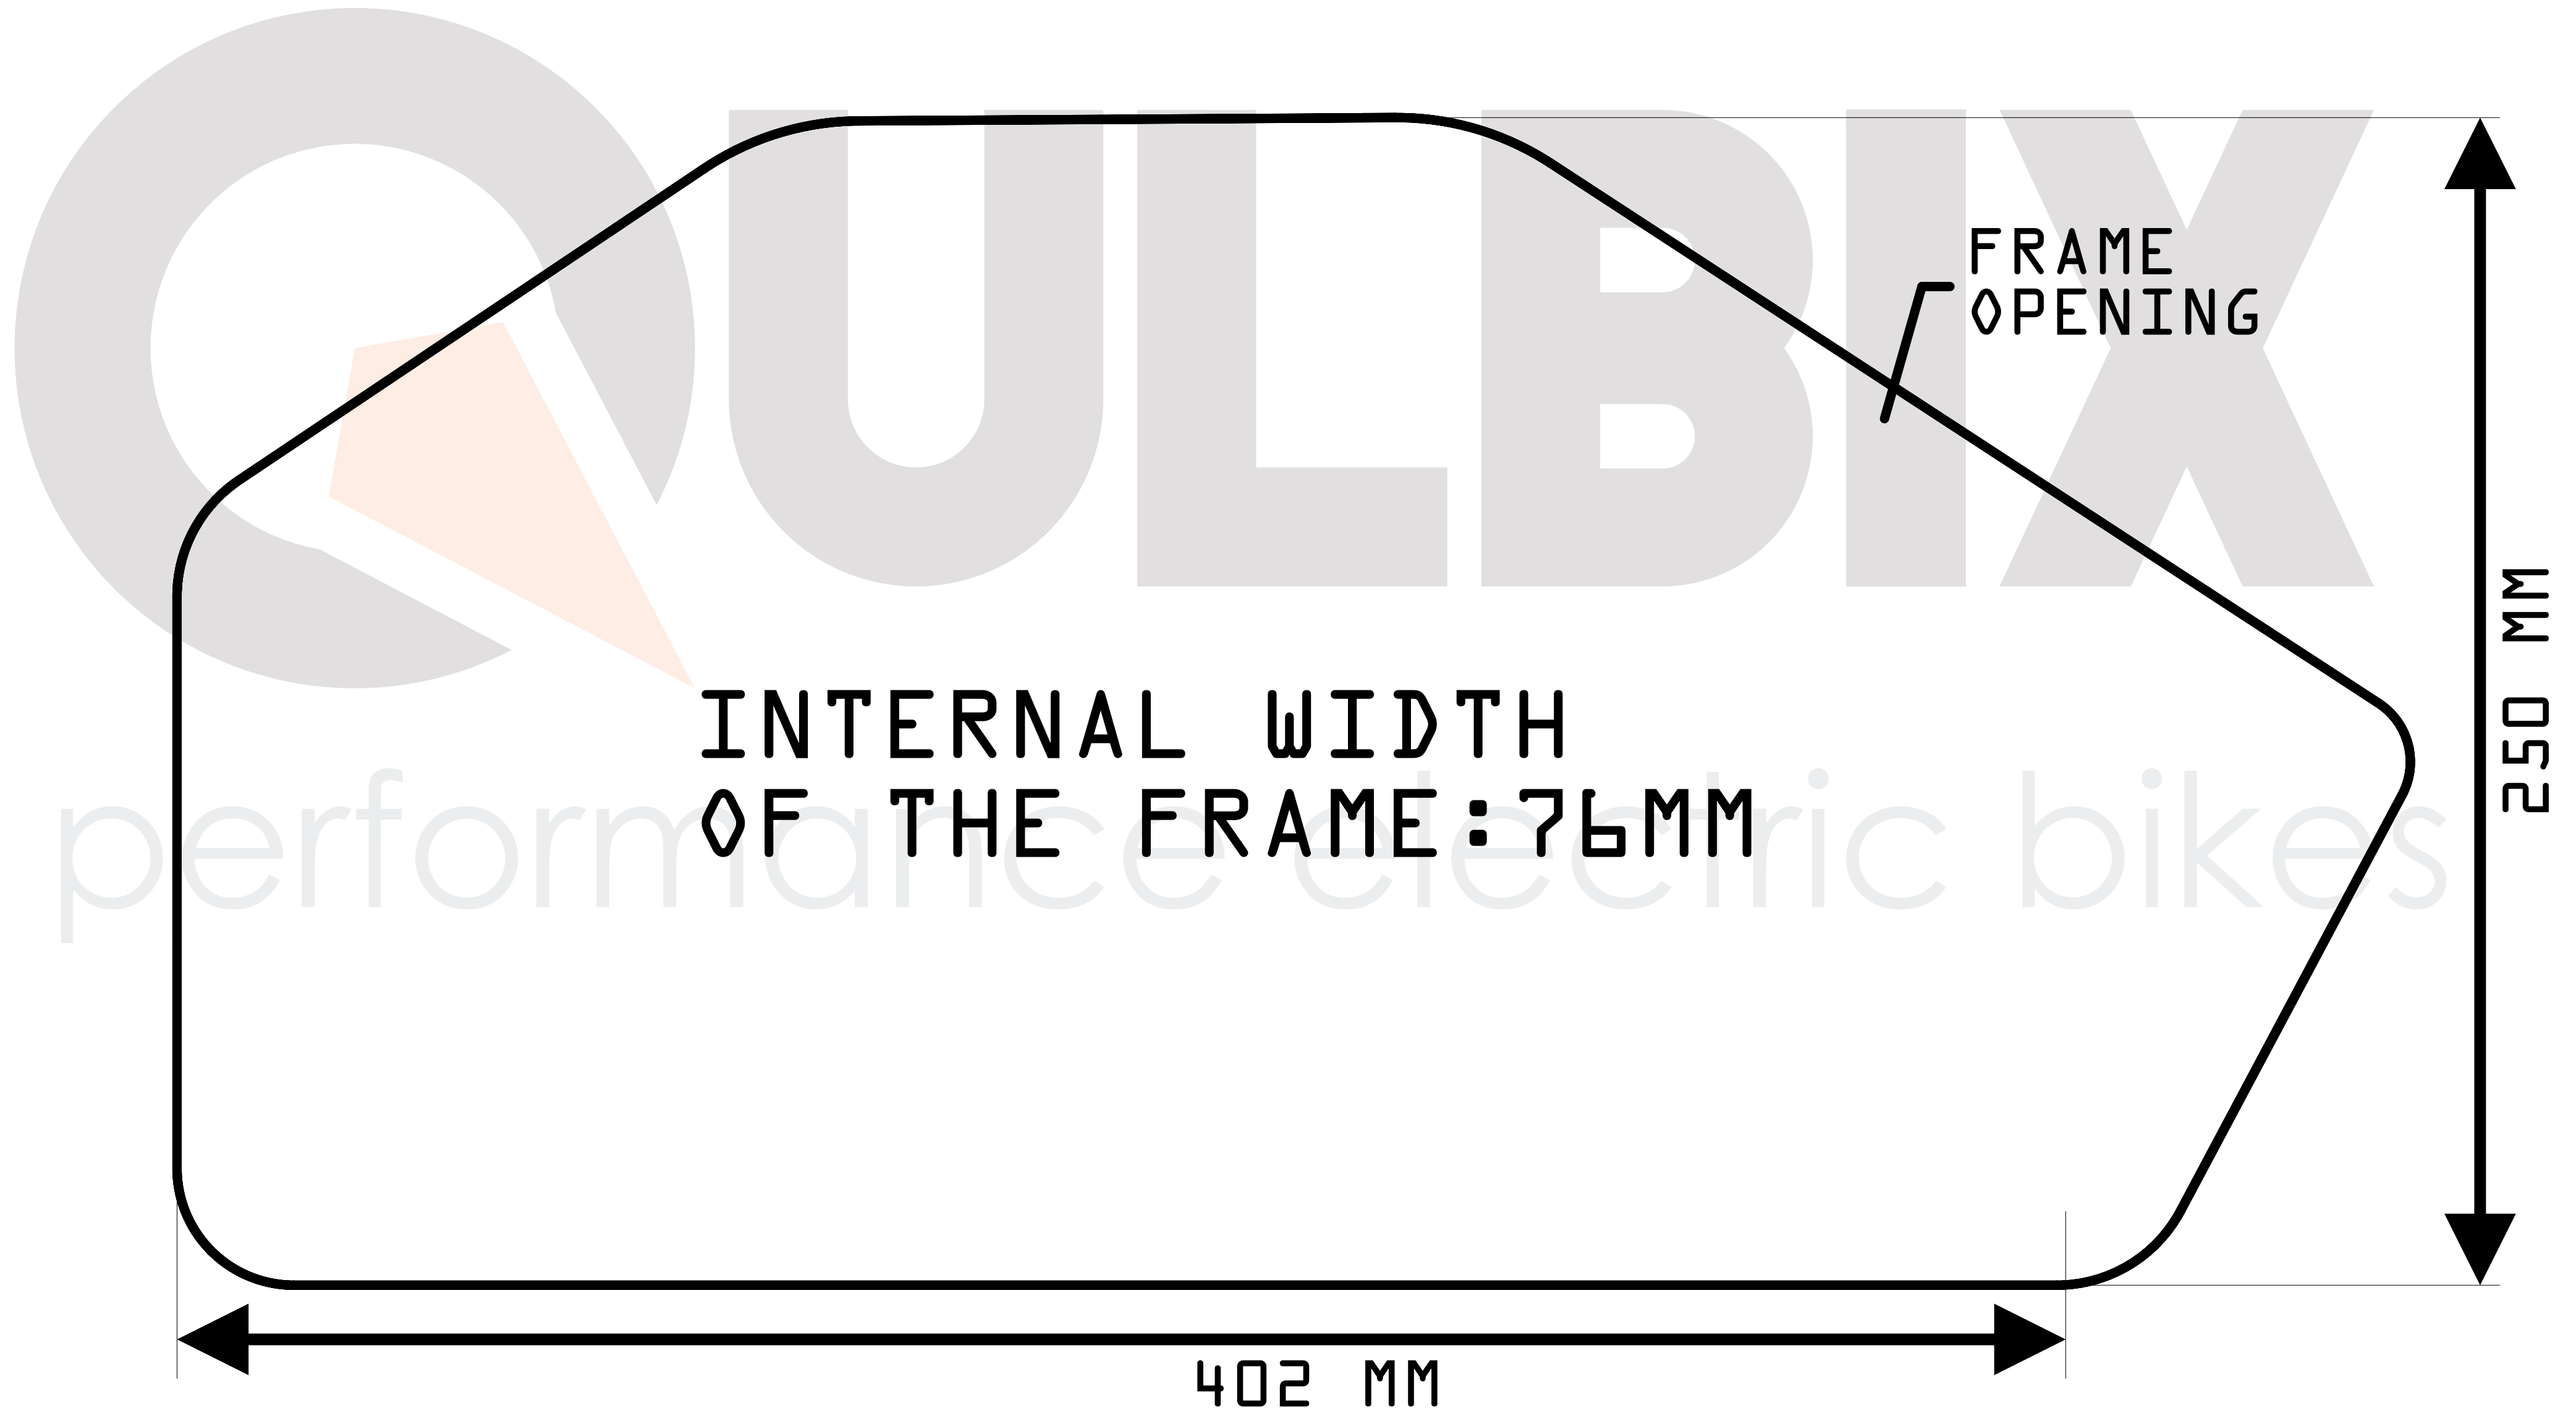

QULBIX 76 (Model year 2017) FRAME KIT

BATTERY COMPARTMENT DIMENSIONS

SCALE: 1:1 (A2)
Print to A2 paper size.

QULBIX 76 (Model year 2017) FRAME KIT

DIY 18650 cell arrangement TEMPLATE

You can use and modify this template to start your battery design.

performance electric bikes

SCALE: 1:1 (A2)
Print to A2 paper size.
All units in mm.